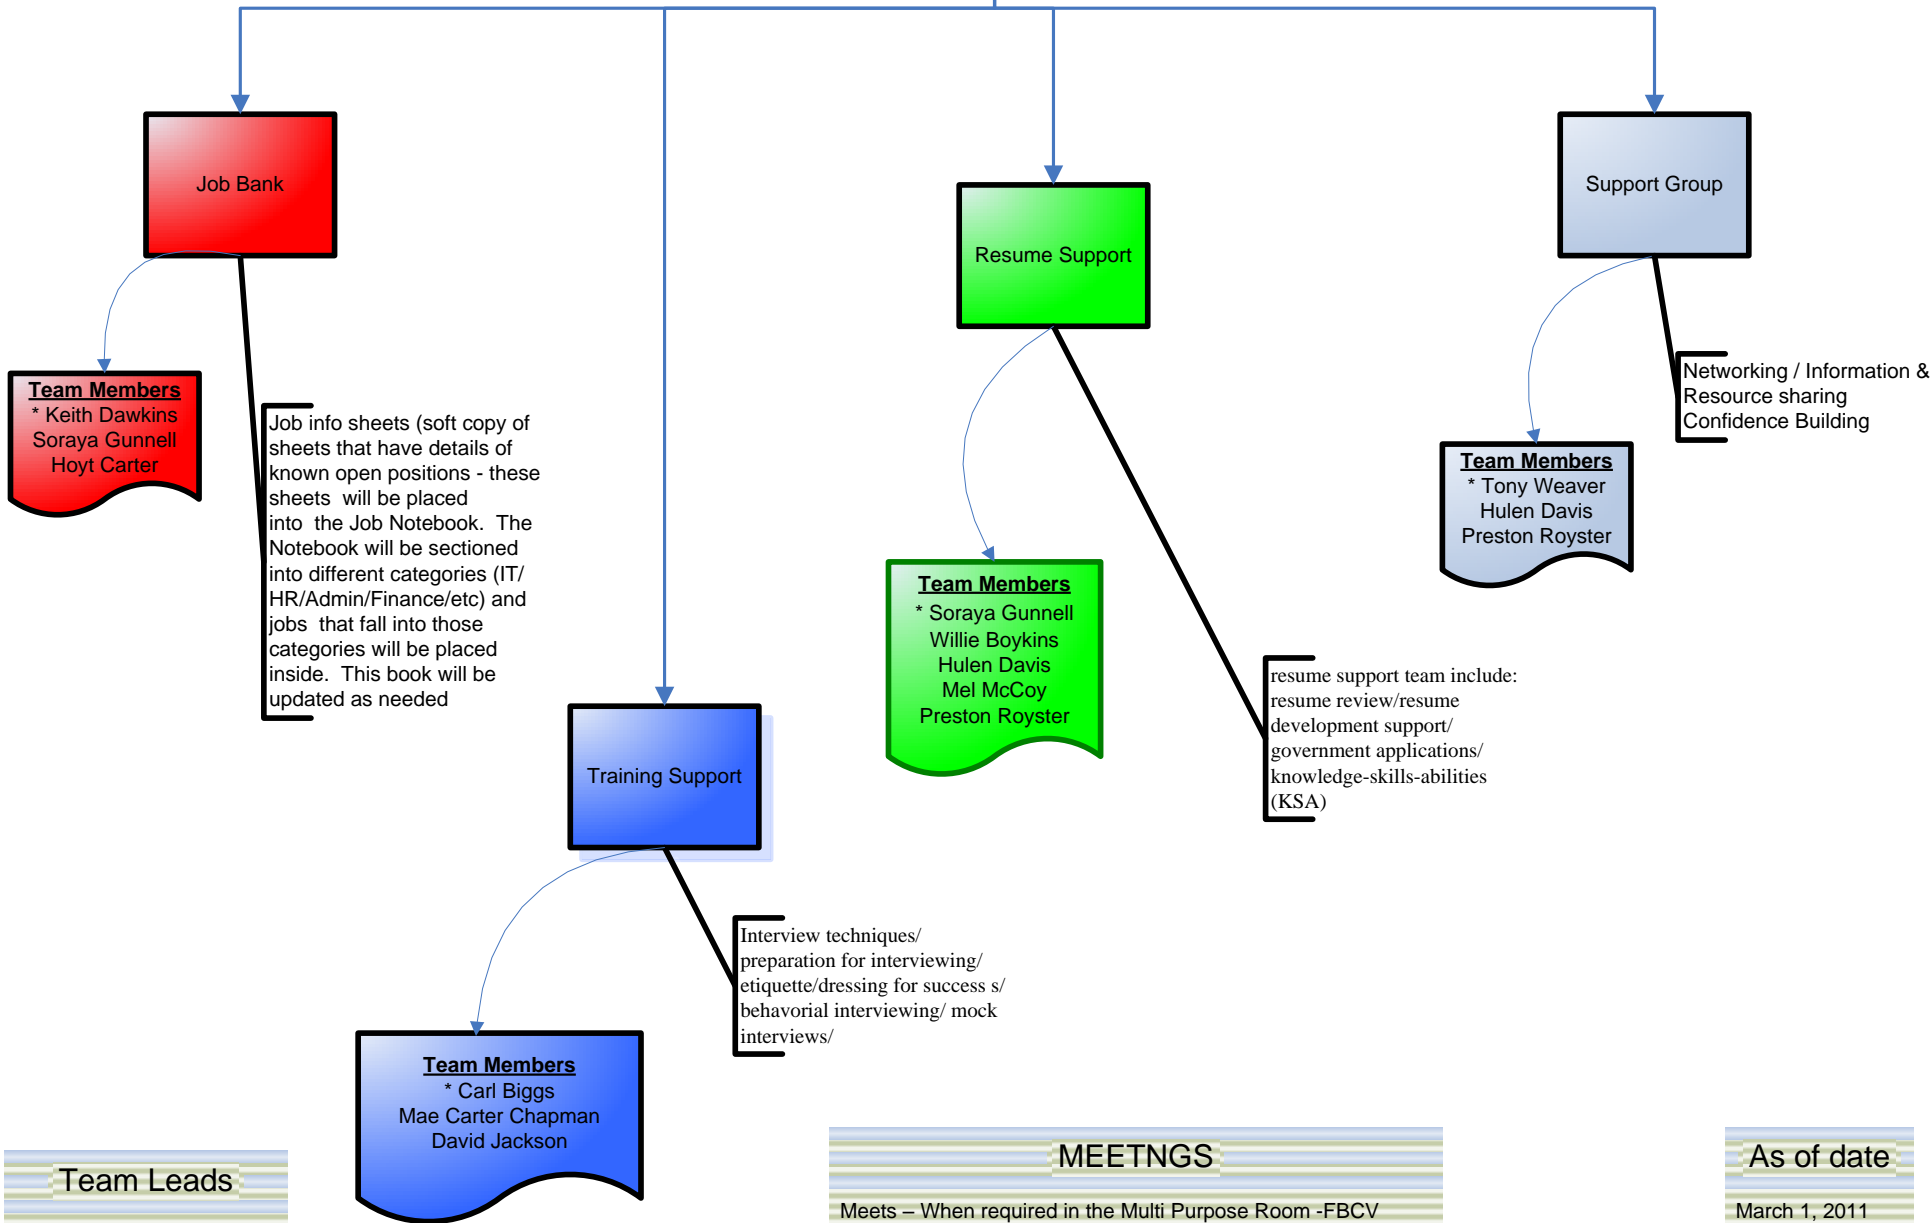

**Employment
Resource
Services
Ministry**

Team Leads
* Indicates team leads

MEETNGS
Meets – When required in the Multi Purpose Room -FBCV

As of date
March 1, 2011